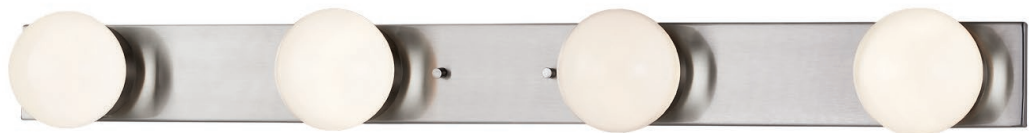

## Shade Finish:

**CLOP**

Clear Glass with  
Opal Backing

①

Shown in rectangular  
J-box configuration

②

Shown with adapter  
plate for 4" J-box  
(Included)

③