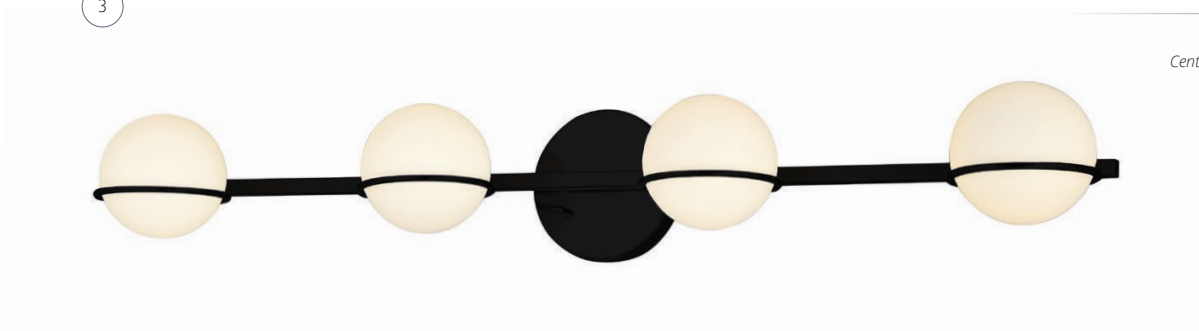

Metal Finish Options:

Polished Chrome

Matte Black

Shade Finish:

Opal Glass

Centric Bath Family

1

2

3

4

1. FSN-4162-OPAL-MBLK	5" H x 14.25"W x 6" Proj.	2 x 5W G9 LED Max		
2. FSN-4163-OPAL-MBLK	5" H x 23"W x 6" Proj.	3 x 5W G9 LED Max		
3. FSN-4164-OPAL-MBLK	5" H x 32"W x 6" Proj.	4 x 5W G9 LED Max		
4. FSN-4165-OPAL-MBLK	5" H x 41"W x 6" Proj.	5 x 5W G9 LED Max