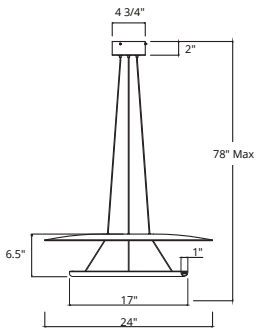

**WTSL**

Matte White Metal & Silver Leaf Reflector

- ① ② Helios Indirect Light Pendant
- 30W LED 3000K CRI 90
- Dimmable Driver included
- Includes 6' of cable and wire
- 6.5" Body Height is fixed.
- Extension from ceiling can be adjusted.
- Adjustable OAH, 78" Max
- Fixture Weight: 19 lbs