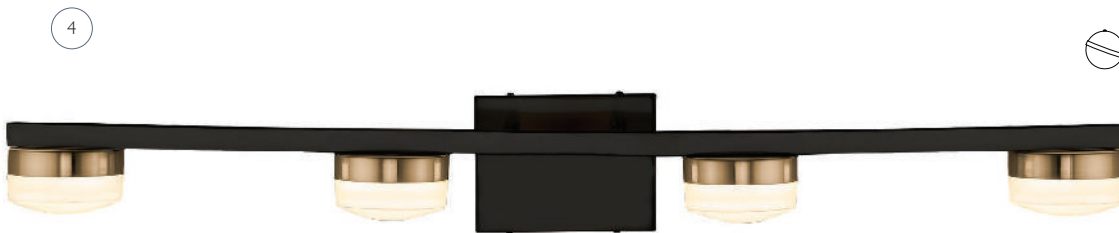

4

Metal Finish Options:

MBBR

Matte Black | Brass Accents

NCKL

Brushed Nickel

Shade Finish:

OPAL

Opal Glass

① Puck 1-Light Wall Sconce
• (1) 9W AC LED 3000K CRI 90

② Puck 2-Light Bath Bar
• (2) 9W AC LED 3000K CRI 90

③ Puck 3-Light Bath Bar
• (3) 9W AC LED 3000K CRI 90

④ Puck 4-Light Bath Bar
• (4) 9W AC LED 3000K CRI 90

• Backplate is 6" W x 4.5" H
• All items can be installed as
uplight or downlight

Top View of 3-Light Bath Bar

1. FSN-8991-OPAL-MBBR	4.5" H x 6"W x 6.75" Proj.	9W 800 Initial lm 3000K		LED
2. FSN-8992-OPAL-MBBR	4.5" H x 14"W x 6.75" Proj.	18W 1,600 Initial lm 3000K	NEW	LED
3. FSN-8993-OPAL-MBBR	4.5" H x 24"W x 6.75" Proj.	27W 2,400 Initial lm 3000K		LED
4. FSN-8994-OPAL-MBBR	4.5" H x 33"W x 6.75" Proj.	36W 3,200 Initial lm 3000K	NEW	LED