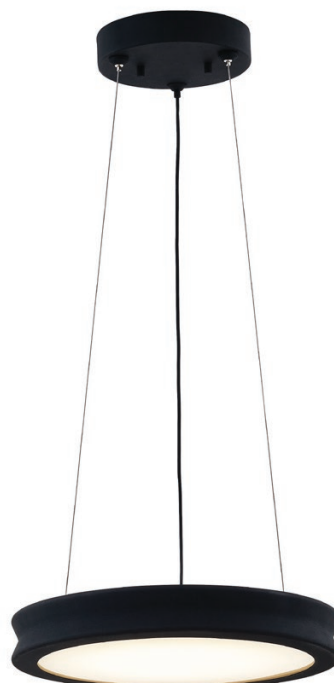

### Shade Finish:

Opal Glass Shade

5

6

- ① ② Bevel 8" Pendant
  - 16W LED 3000K CRI 90
  - Dimmable driver included
  - Includes 10' cord
  - Includes (2) 10' aircraft cables
  - Adjustable OAH
- ③ ④ Bevel 12" Pendant
  - 21W LED 3000K CRI 90
  - Dimmable driver included
  - Includes 10' cord
  - Includes (2) 10' aircraft cables
  - Adjustable OAH
- ⑤ ⑥ Bevel 16" Pendant
  - 30W LED 3000K CRI 90
  - Dimmable driver included
  - Includes 10' cord
  - Includes (2) 10' aircraft cables
  - Adjustable OAH