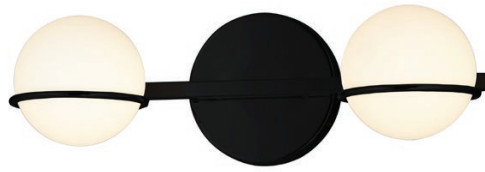

Metal Finish Options:

Polished Chrome

Matte Black

Shade Finish:

Opal Glass

Centric Bath Family

1

2