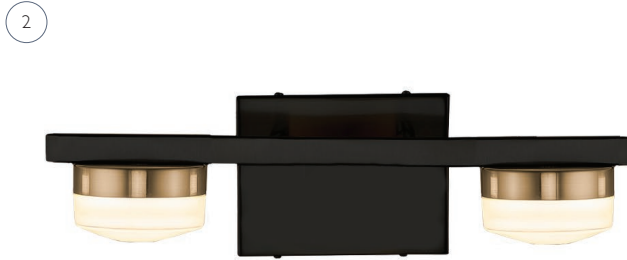

1

2

3

4

Metal Finish Options:

MBBR

Matte Black | Brass Accents

NCKL

Brushed Nickel

Shade Finish:

OPAL

Opal Glass

① Puck 1-Light Wall Sconce
• (1) 9W AC LED 3000K CRI 90

② Puck 2-Light Bath Bar
• (2) 9W AC LED 3000K CRI 90

③ Puck 3-Light Bath Bar
• (3) 9W AC LED 3000K CRI 90

④ Puck 4-Light Bath Bar
• (4) 9W AC LED 3000K CRI 90

• Backplate is 6" W x 4.5" H
• All items can be installed as
uplight or downlight

Top View of 3-Light Bath Bar

1. FSN-8991-OPAL-MBBR	4.5" H x 6"W x 6.75" Proj.	9W 800 Initial lm 3000K		LED
2. FSN-8992-OPAL-MBBR	4.5" H x 14"W x 6.75" Proj.	18W 1,600 Initial lm 3000K	NEW	LED
3. FSN-8993-OPAL-MBBR	4.5" H x 24"W x 6.75" Proj.	27W 2,400 Initial lm 3000K		LED
4. FSN-8994-OPAL-MBBR	4.5" H x 33"W x 6.75" Proj.	36W 3,200 Initial lm 3000K	NEW	LED