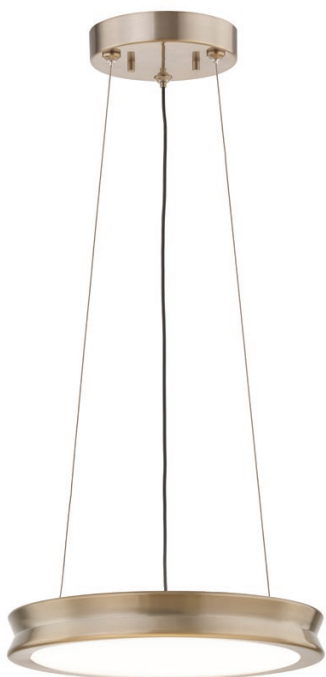

Metal Finish Options:

Brushed Brass

Matte Black - Textured

3