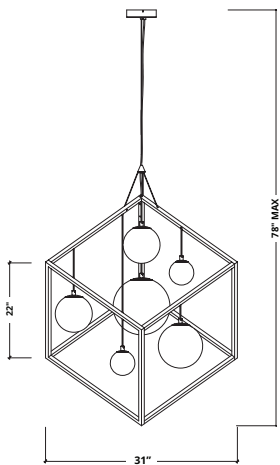

Metal Finish Options:

BRSS

Brushed Brass

MBLK

Matte Black

Shade Finish:

OPAL

Opal Glass

- ① ② Pixie 6-Light Cube Pendant
2. Bulbs not included
   - Includes 6' of wire
   - Adjustable OAH
   - Fixture Weight: 35 lbs

1. FSN-4442-OPAL-MBLK

31" H x 22"W x 21" L

6 x 5W G9 LED Max

NEW