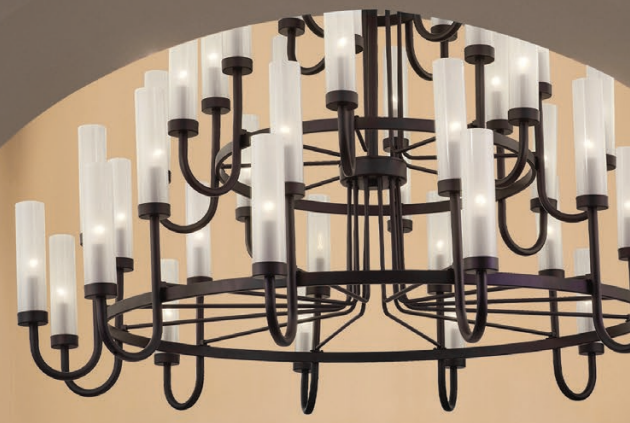

*Shown:*  
*Chandelier: FSN-4346-CLFR-MBLK (Pg. 13)*  
*Drum Pendant: FAB-9592-WHITE-NCKL (Pg. 112 for similar)*  
*Wall Sconces: FAB-4401-WHITE-MBLK (Pg. 82)*