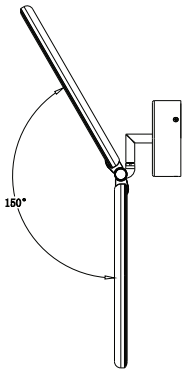

- ① ② Lollo Positionable Wall Sconce
- 9W DC LED 3000K CRI 90
- Can be Installed as Uplight or Downlight and rotated
- Backplate is 4.5" Dia.

Range of Motion